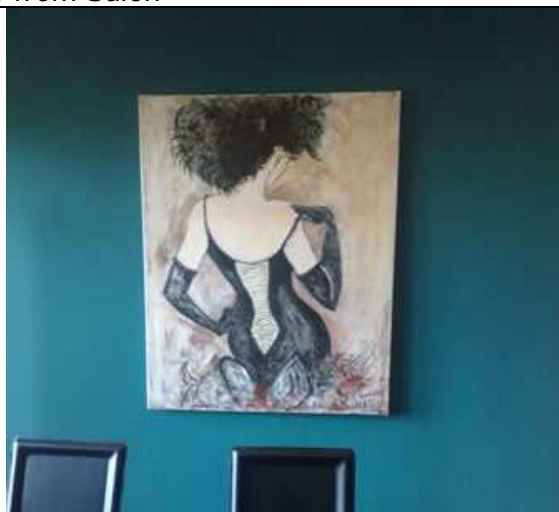

PINTOR LOPEZ – large luxury apartment overlooking the Turia river park
3 bedrooms – 2 bathrooms – sleeps up to 6

Entrance

View from Salon

salon

Art

Master bedroom with 2000 euro new mattress!
And balcony

Twin bedroom

Main Bathroom

Separate Toilet

Studio – will have a double sofa bed if needed

Office / Study

Photo of **kitchen** to follow. It is new and has everything

Nearest metro Alameda