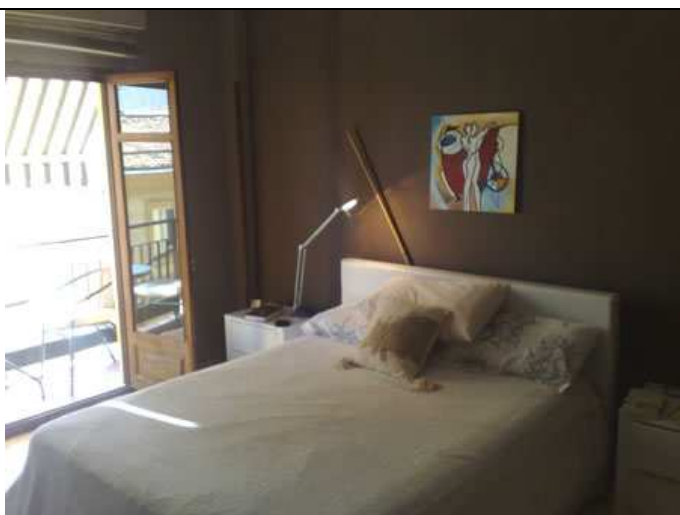

PINTOR LOPEZ – large luxury apartment overlooking the Turia river park
3 bedrooms – 2 bathrooms – sleeps up to 6

Entrance

View from Salon

salon

Art

Master bedroom with 2000 euro new mattress!
And balcony

Twin bedroom

Main Bathroom

Separate Toilet

Studio – will have a double sofa bed if needed

Office / Study

Photo of **kitchen** to follow. It is new and has everything

Nearest metro Alameda